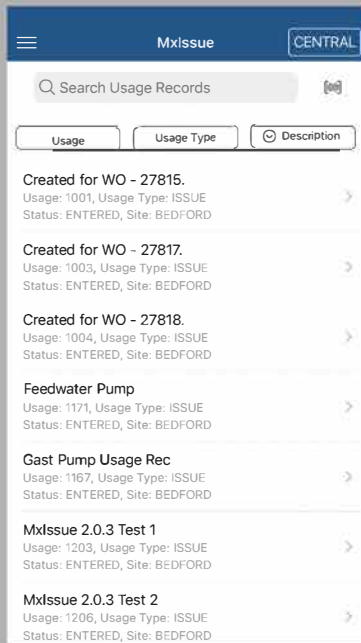

# Mxlssue

Maximo Mobile Warehouse Issuing

Mxlssue is a mobile application designed to receive and issue parts within IBM Maximo. Eliminate the paper trail and perform transactions right at the source.

Complete or create new usage records