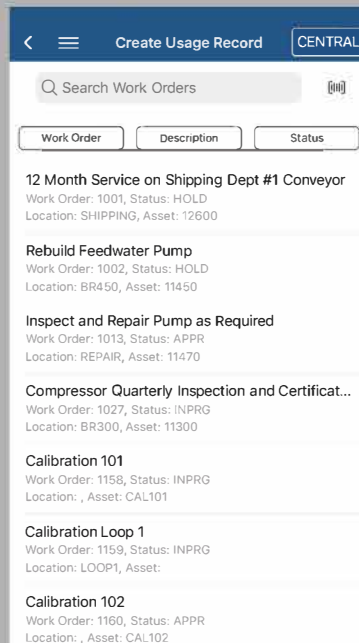

# Mxlssue

Maximo Mobile Warehouse Issuing

Mxlssue is a mobile application designed to receive and issue parts within IBM Maximo. Eliminate the paper trail and perform transactions right at the source.

Complete or create new usage records