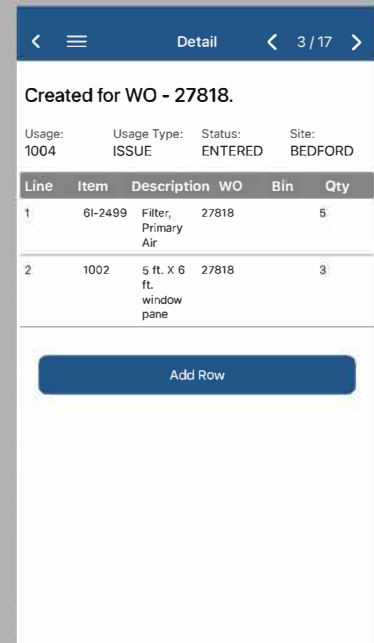

Issue & return parts within Maximo

Get immediate feedback

Work in disconnected mode

Operate on IBM authorized APIs

Got Maximo? Get Mobile.

Download Mxlssue today from the AppStore or Google Play and begin using it as soon as you enter your Maximo URL, user name, and password.